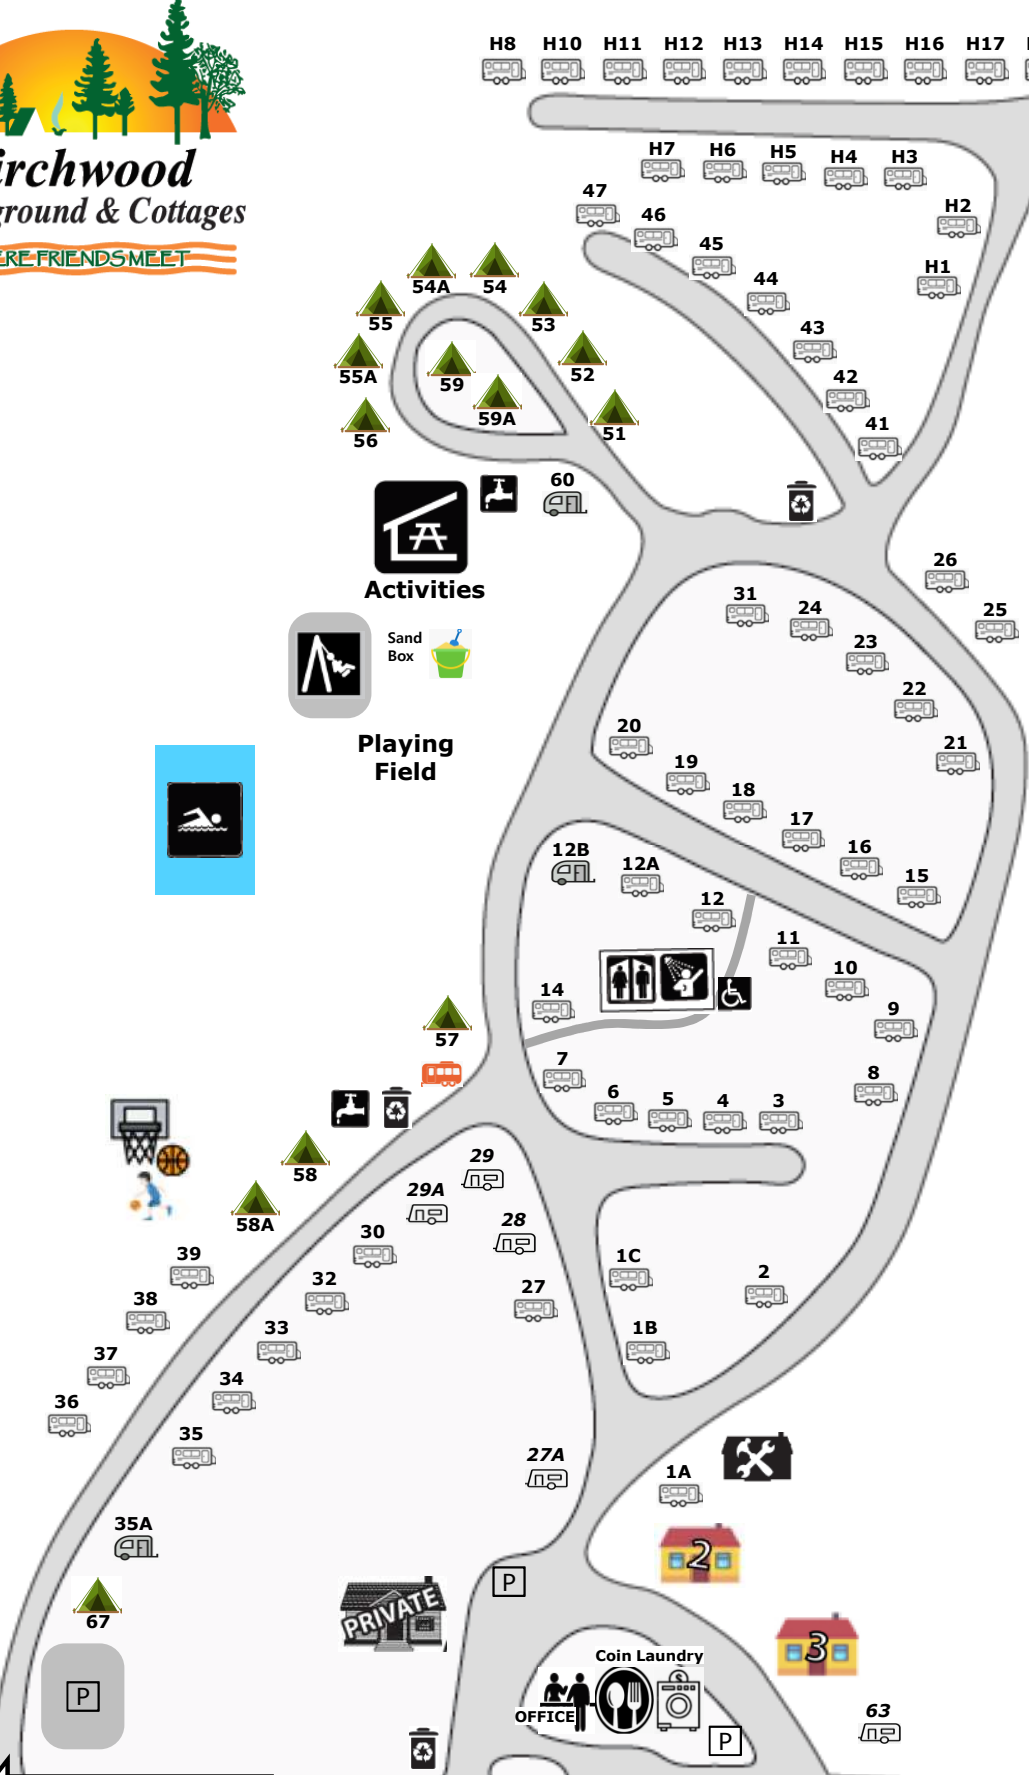

TRANS CANADA TRAIL

Toll Free 1-888-485-8565

H8 H10 H11 H12 H13 H14 H15 H16 H17 H18

Full Service

- 1A,1B,1C,2,3,4,5,6,7,8,9,
10,11,12,12A,14,15,16,
17,18,19,20,21,22,23,24,
25,26,27,30,31,32,33,34,
35,36,37,38,39,41,42,43,
44,45,46,47
H1,H2,H3,H4,H5,H6,H7,
H8,H9,H10, H11,H12,
H13,H14,H15, H16,H17,
H18,H19,H20

2 Way Service 30amp

- 27A,28,29,29A,63

2 Way Service 15amp

- 12B,35A,60

No Service Sites

- 51,52,53,54,54A,55,55A,
56,57,58,58A,59,59A,67

MAGIC VALLEY 17 KM
TRURO 53 KM
HALIFAX 131 KM

HWY 376

PICTOU 5.4 KM
TCH HWY 104 16 KM
PEI FERRY 11 KM
NEW GLASGOW 22 KM