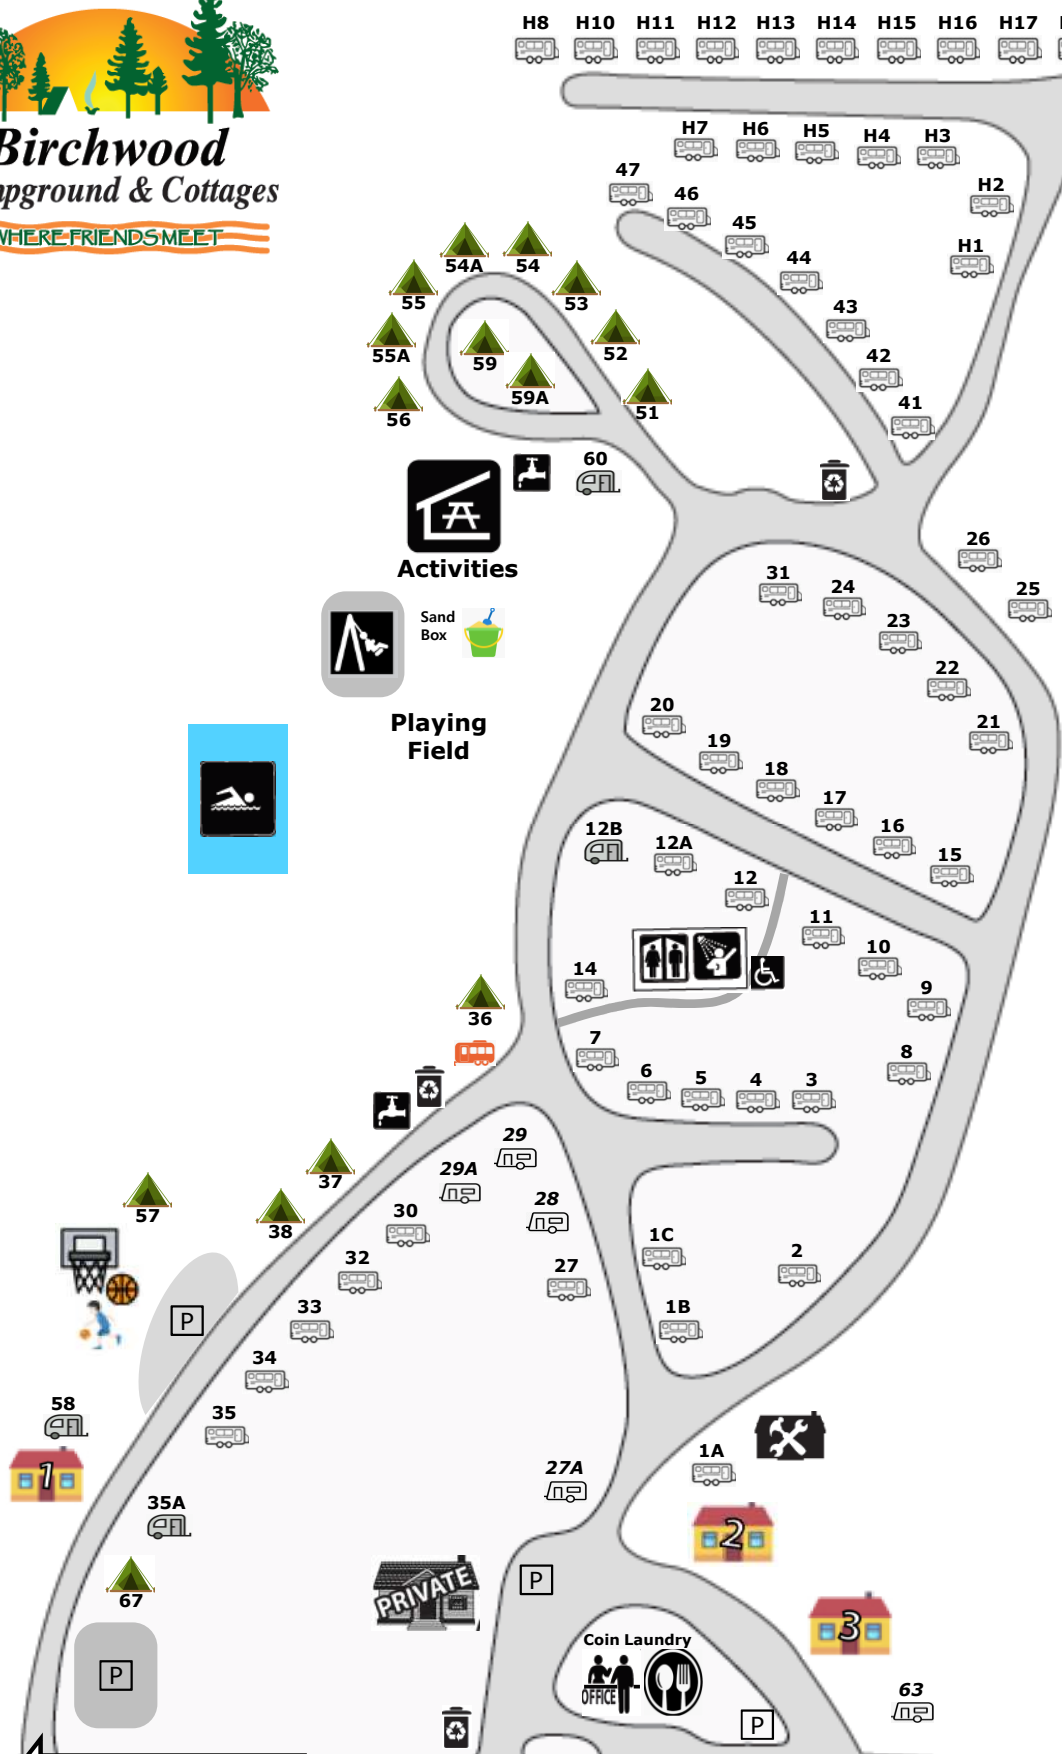

## Full Service Sites

1A,1B,1C,2,3,4,5,6,7,8,  
9,10,11,12,12A,14,15,16,  
17,18,19,20,21,22,23,24,  
25,26,27,30,31,32,33,34,  
35,41,42,43,44,45,46,47

H1,H2,H3,H4,H5,  
H6,H7,H8,H9,H10,  
H11,H12,H13,H14,H15,  
H16,H17,H18,H19,H20

## No Service Sites

36,37,38,51,52,53,54,54A,  
55,55A,56,57,59,59A,67

MAGIC VALLEY 17 KM  
TRURO 53 KM  
HALIFAX 131 KM

HWY 376

PICTOU 5.4 KM  
TCH HWY 104 16 KM  
PEI FERRY 11 KM  
NEW GLASGOW 22 KM